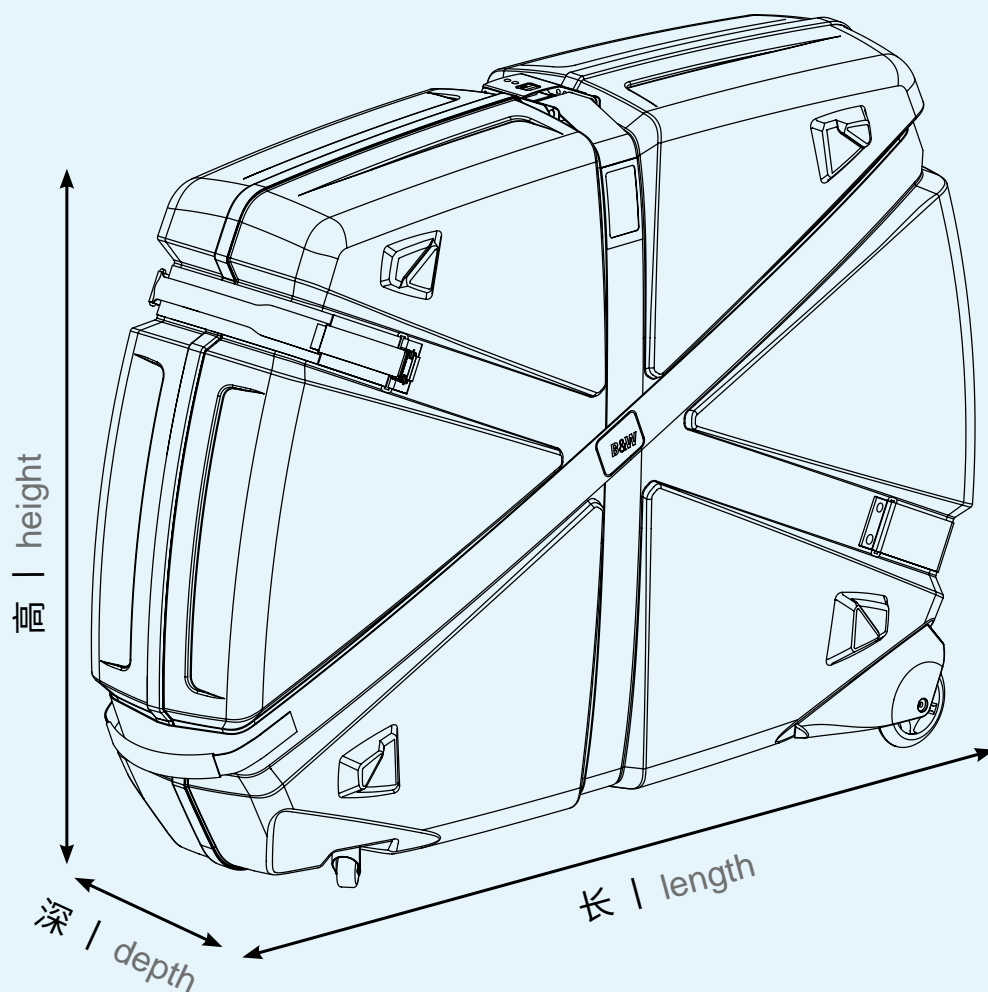

如何测量您的爱车尺寸

HOW TO MEASURE YOUR BIKE

注：所示尺寸为直立闭合箱/包的长×高×深。本表仅作参考，实际适用性需对比箱体内部尺寸与自行车拆解后以下数据：

① 叉脚前端至后拨链器末端长度

② 坐管高度至链轮下沿高度（若空间不足，需拆卸后拨链器。因此您应测量叉脚前端至车架后钩爪间距）

如需精准匹配车型，请使用官网在线配置器：

<https://www.b-w-international.com/de/fahrrad/>

Note: The dimensions stated are length x height x depth for a closed upright case or closed upright bag. This table only serves the purpose of providing initial orientation. For the actual possibilities of use, please compare the interior dimensions with the dimensions of the dismantled bike from the front edge of the fork drop to the end of the rear derailleur and the height of the seat post to the underside of the chain wheel. If necessary, the rear derailleur must be dismantled. Therefore you should measure the front edge of the fork drop to the back edge of the frame dro p. If you want to know in more detail if your bike fits, make use of our configurator on our website: <https://www.b-w-international.com/de/fahrrad/>

版本状态：2021年9月 - 所有信息可能存在印刷错误。

Status: September 2021 - All information is subject to typographical errors.

*注：具体数据可能随车架几何结构变更。 *Data subject to change, depending on frame geometry.